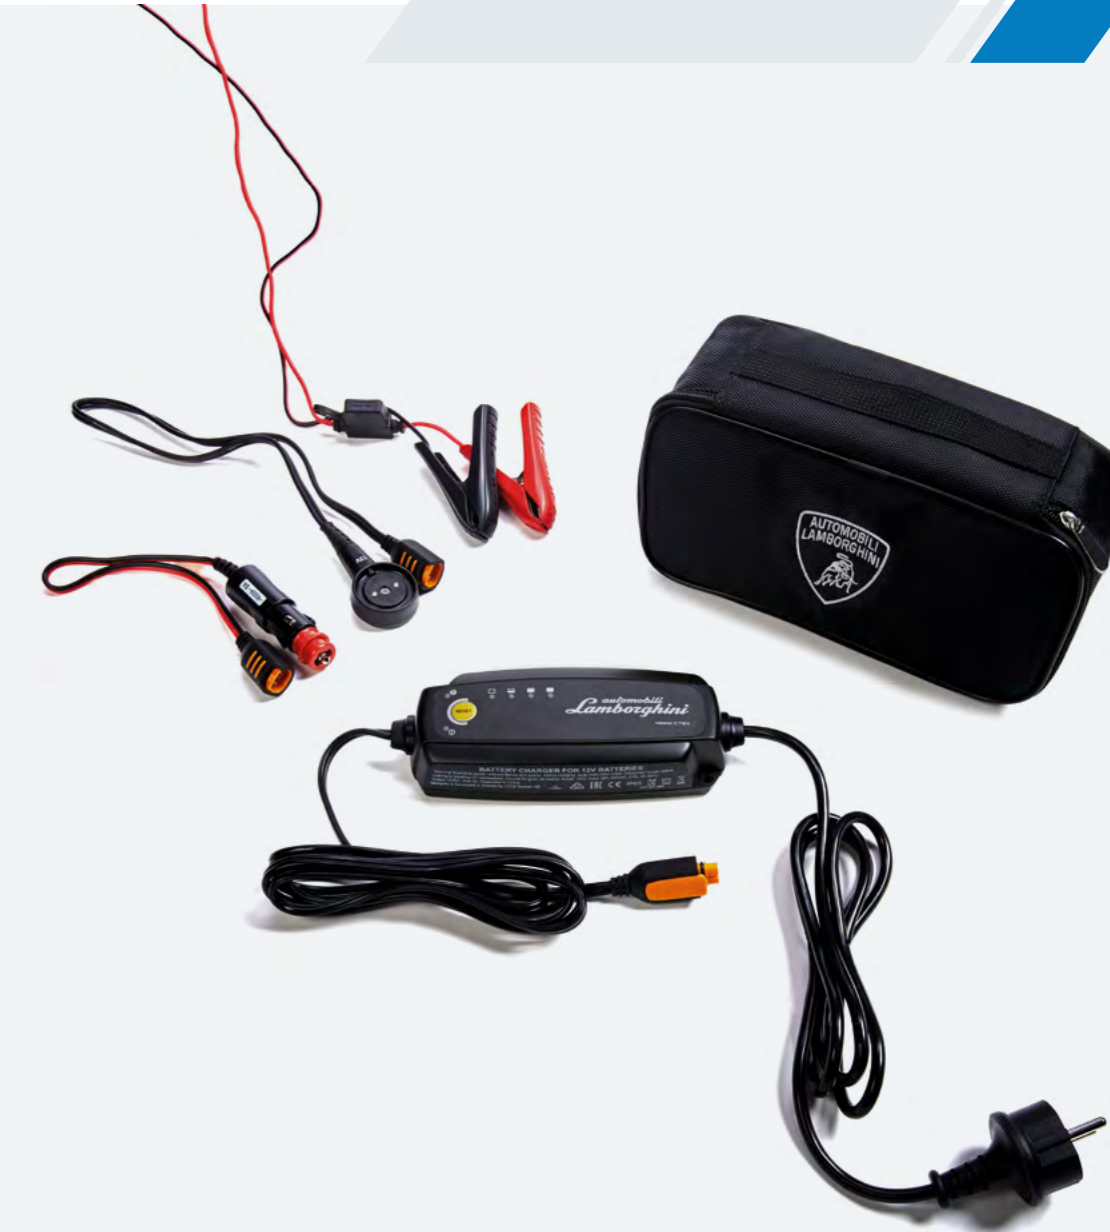

BATTERY MAINTAINER

Preserves the battery of the Urus and is also compatible with any Lamborghini model thanks to its innovative recognition software.