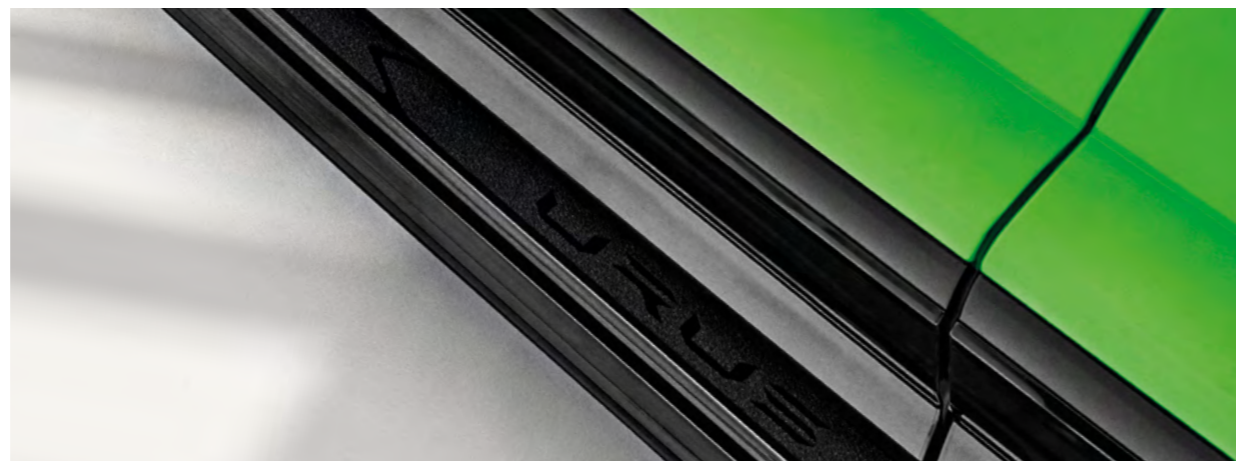

VALVE CAPS WITH LOGO

Specially designed by Accessori Originali, this precious set of aluminum valve caps with the bull logo are painted and laser-engraved.

SPORT SIDE STEPS

Sport Side Steps provide additional comfort and ease of access while bringing a strong styling element to the design of the Urus exterior. Available in silver steel, pure carbon fiber, or high gloss black to perfectly match the exterior details of your Urus.

▀ CARBON FIBER

▀ SILVER SPORT (STAINLESS STEEL)

▀ HIGH GLOSS BLACK

USABILITY

DESIGNED TO ENHANCE
YOUR COMFORT ON BOARD
WHEREVER YOU GO.

LAMBORGHINI EYE

The Lamborghini Eye is the new universal traffic recorder developed for the Urus model. Two Full HD wide-angle lenses continuously record during driving and parking, monitoring the vehicles ahead and behind. Very useful in the event of accidents when driving or parked.